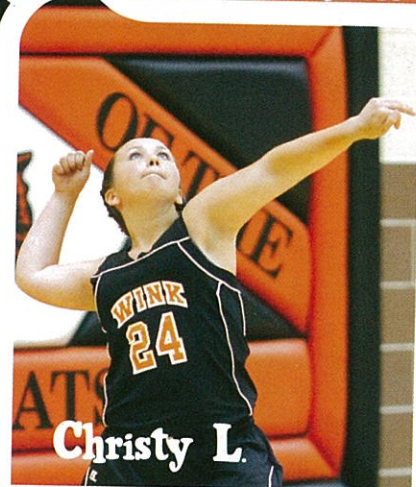

Jackie W.

B Team

Back Row: Lili-Anna Ramirez, Delanie Rackler, Paulina Avila, Jackie Walker, Mgr. Gabi Ramirez
Front Row: Christy Lindley, Vanessa Rios, Raygen Murray, Sydney Payne

A Team

Back Row: Kaelyn Haynes, Brooke Carman, Payton Glander, Malorie Gray
Front Row: America Mendoza, Taylor Lindley, Laura Rodriguez

#CanYouDigIt?